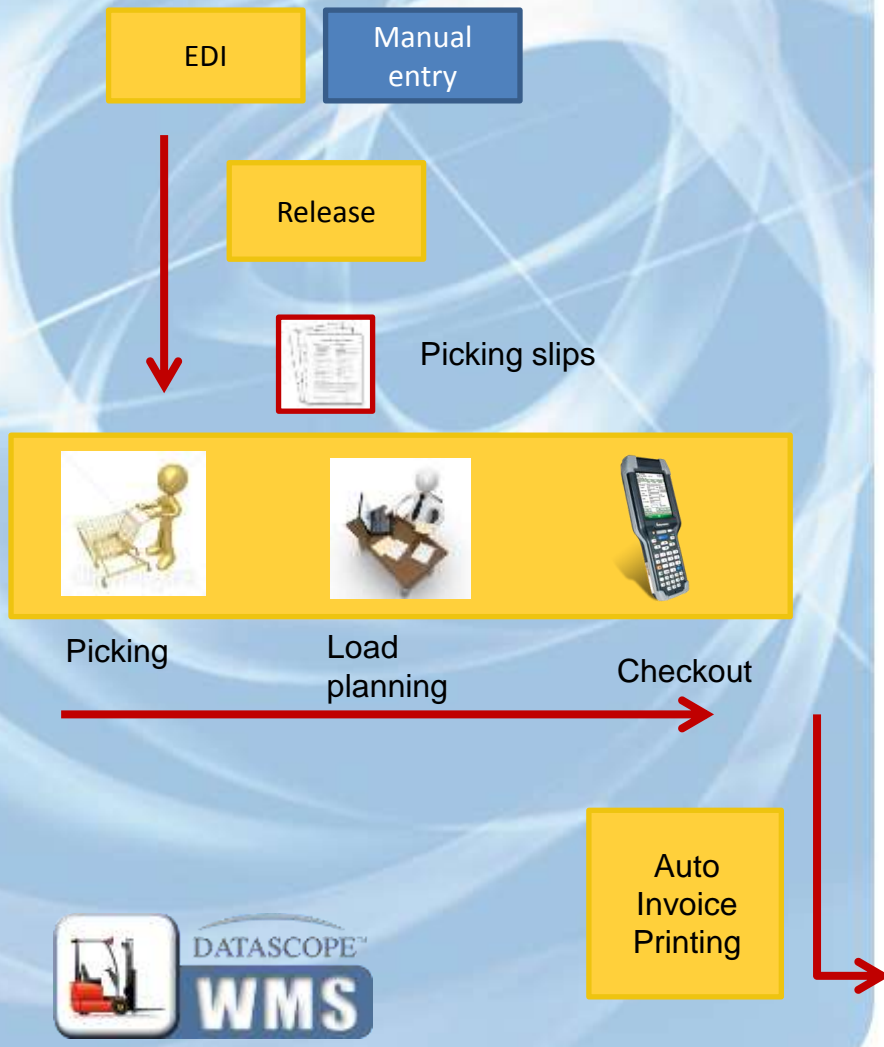

Newsletters; Brochures; Downloads etc

Support@datascope.co.za

Comprehensive call log management

Download upgrades

Download new versions; weekly ports

Version logs

Logs of version changes

5

8

Order process

9

Benefits

Order tracking

Live update on order progress

Traceability

Lot; batch; pallet; detailed transaction

Control

Control you operation

Inventory accuracy

98% + accuracy

Picking efficiency

Reduced headcount; improved accuracy

Warehouse zoning

Intelligent warehouse layout