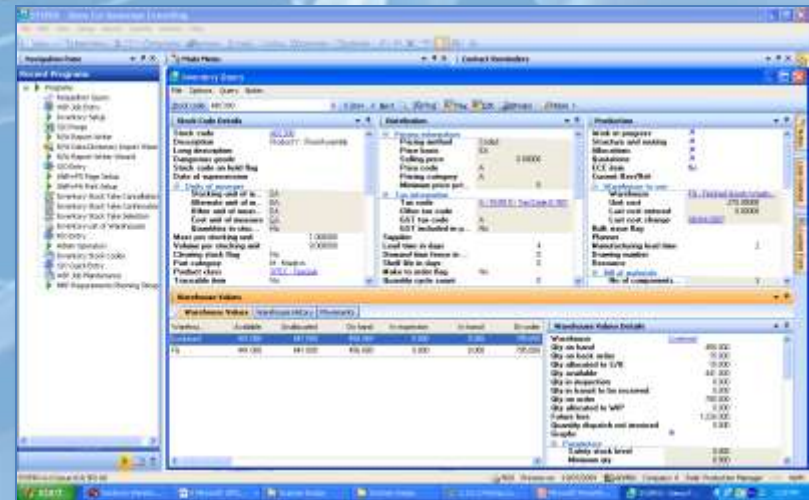

> **Control** > **Accuracy** > **Optimisation**

Software overview

1

Complete solution

Process driven optimization

Built for SYSPRO

Built as an intelligent “skin” onto SYSPRO

Plug and play

Hundreds of settings

Optimization

Warehouse zoning; Wave picking; Cycle counting..

ROI

Typical ROI of under 18 months

Industry independent

Chemical; Auto; Pharma; FMCG; Food; Steel etc

2

Architecture

Windows based

All modern Windows OS and MS SQL

PC based & Mobile Client

PC based; Radio Frequency; Dot Pocket; Intermec

Click once

Windows and Mobile devices auto upgrade

.Net on MS SQL